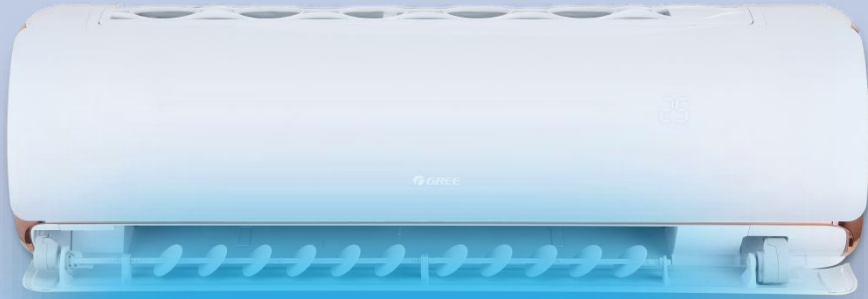

It adopts a completely new 3D screw type external air supply system to realize spiral and wide-angle air supply. The air flow is like natural wind and more comfortable.

Intelligent Control, More
Options for Configuration

WiFi smart control

Unique SAVE navigation
Intelligent & energy

Anywhere bidirectional
remote control

Good sleep at
your will

Smart air supply zone
controlled by one button

Noise can be measured
as you need