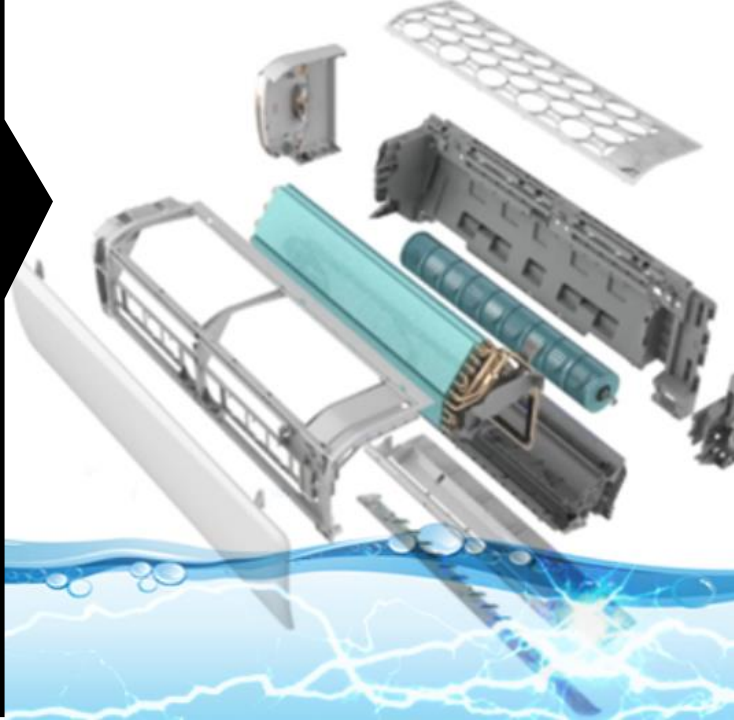

Air guide louver

Motor support

Right drive module

Electric box module

Right decorative module

03

Core Technologies and Selling Points

- @ 5-level washing ,water-electricity separation
- @ New user experience: detach and clean without electricity
- @ 3D screw type external air supply technology
- @ Intellident control, more options for configuration

**5-level Washing
Water-electricity
Separation**

**New User
Experience:
Detach and
Clean without
Electricity**

**3D Screw Type
External Air
Supply
Technology**

**Intelligent
Control, More
Options for
Configuration**