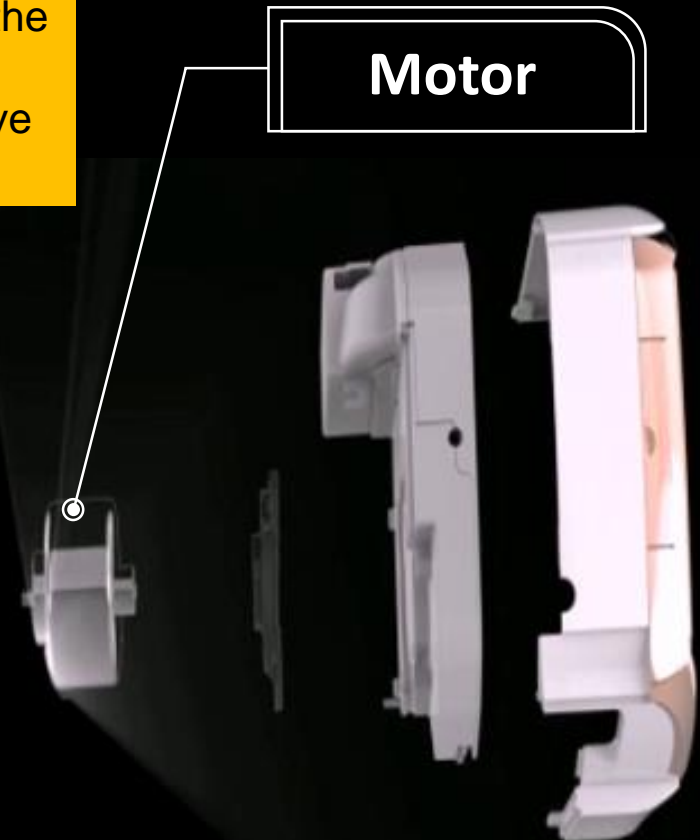

@ AR display to facilitate maintenance

INNOVATIVE ASSEMBLY METHOD FOR ELECTRIC BOX, FOR EASY MAINTENANCE

Different from the traditional method for removing the electric box (need to detach the panel and panel case), now we can take out the electric box by just removing the decorative board and side panel. Thus, we can have fast maintenance and replacement, saving your time with 50% higher efficiency.

INNOVATIVE FAN CLUTCH TECHNOLOGY, FOR EASY MAINTENANCE

Different from the traditional method for removing the motor (need to detach the panel, panel case and evaporator), now we can take out the motor by just removing the decorative board, side panel and electric box. Thus, we can have fast replacement, saving your time with 90% higher efficiency.

This fastener will spring up a little during installation. When you hear a crisp sound, this fastener will spring back, indicating that the pipe is fit in place.

Slightly press this fastener to pull out the drain pipe.