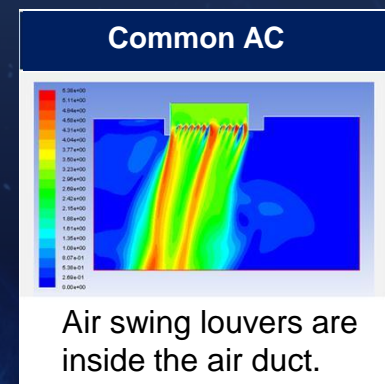

3D Screw Type External Air Supply Technology

Completely New 3D Screw Type External Air Supply

It adopts a completely new 3D screw type external air supply system to realize spiral and wide-angle air supply. The air flow is like natural wind and more comfortable.