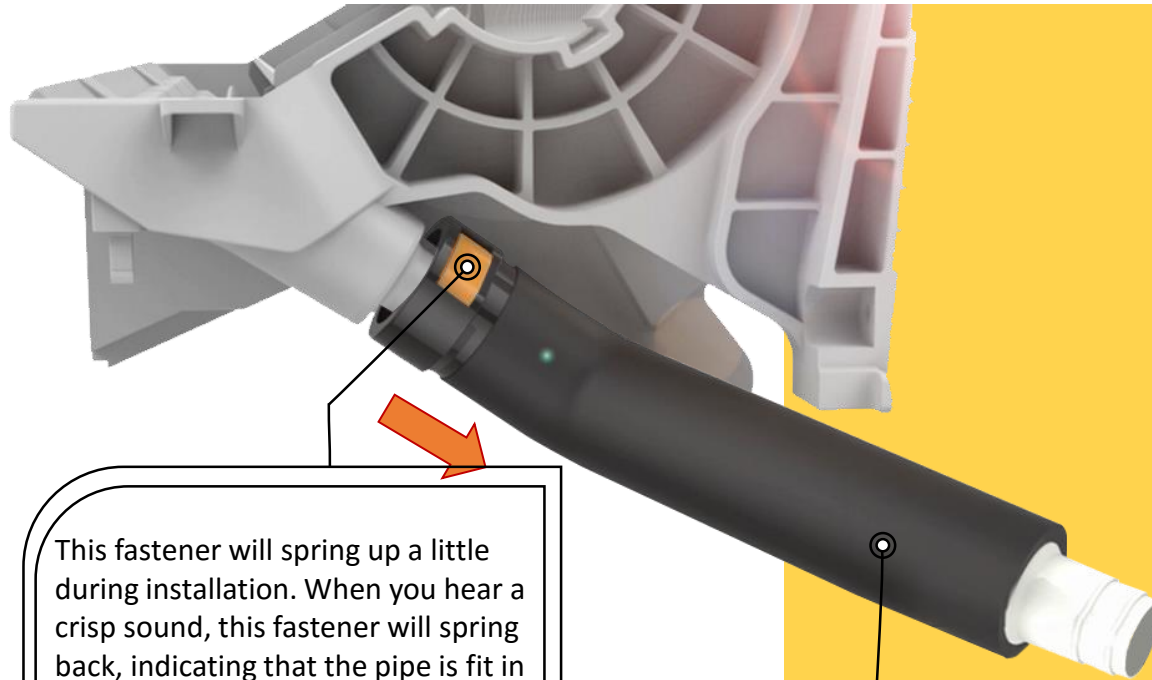

@ AR display to facilitate maintenance

INNOVATIVE ASSEMBLY METHOD FOR ELECTRIC BOX, FOR EASY MAINTENANCE

Different from the traditional method for removing the electric box (need to detach the panel and panel case), now we can take out the electric box by just removing the decorative board and side panel. Thus, we can have fast maintenance and replacement, saving your time with 50% higher efficiency.

INNOVATIVE FAN CLUTCH TECHNOLOGY, FOR EASY MAINTENANCE

Different from the traditional method for removing the motor (need to detach the panel, panel case and evaporator), now we can take out the motor by just removing the decorative board, side panel and electric box. Thus, we can have fast replacement, saving your time with 90% higher efficiency.

This fastener will spring up a little during installation. When you hear a crisp sound, this fastener will spring back, indicating that the pipe is fit in place.

Slightly press this fastener to pull out the drain pipe.