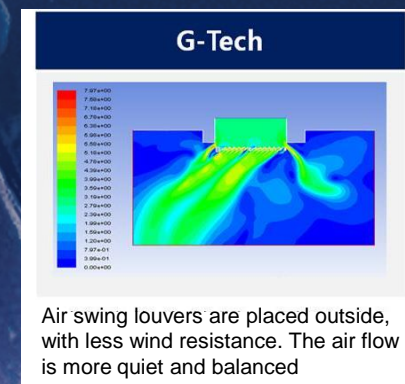

3D Screw Type External Air Supply Technology

Completely New 3D Screw Type External Air Supply

It adopts a completely new 3D screw type external air supply system to realize spiral and wide-angle air supply. The air flow is like natural wind and more comfortable.