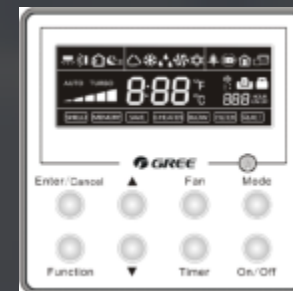

WiFi smart control

Unique SAVE navigation
Intelligent & energy

Anywhere bidirectional
remote control

Good sleep at
your will

Smart air supply zone
controlled by one button

Noise can be measured
as you need

Intelligent Control, More Options for Configuration

Remote control and wired control (optional)

Wired controller

Remote controller

*This function is only applicable to some regions. Please

Intelligent Control, More Options for Configuration